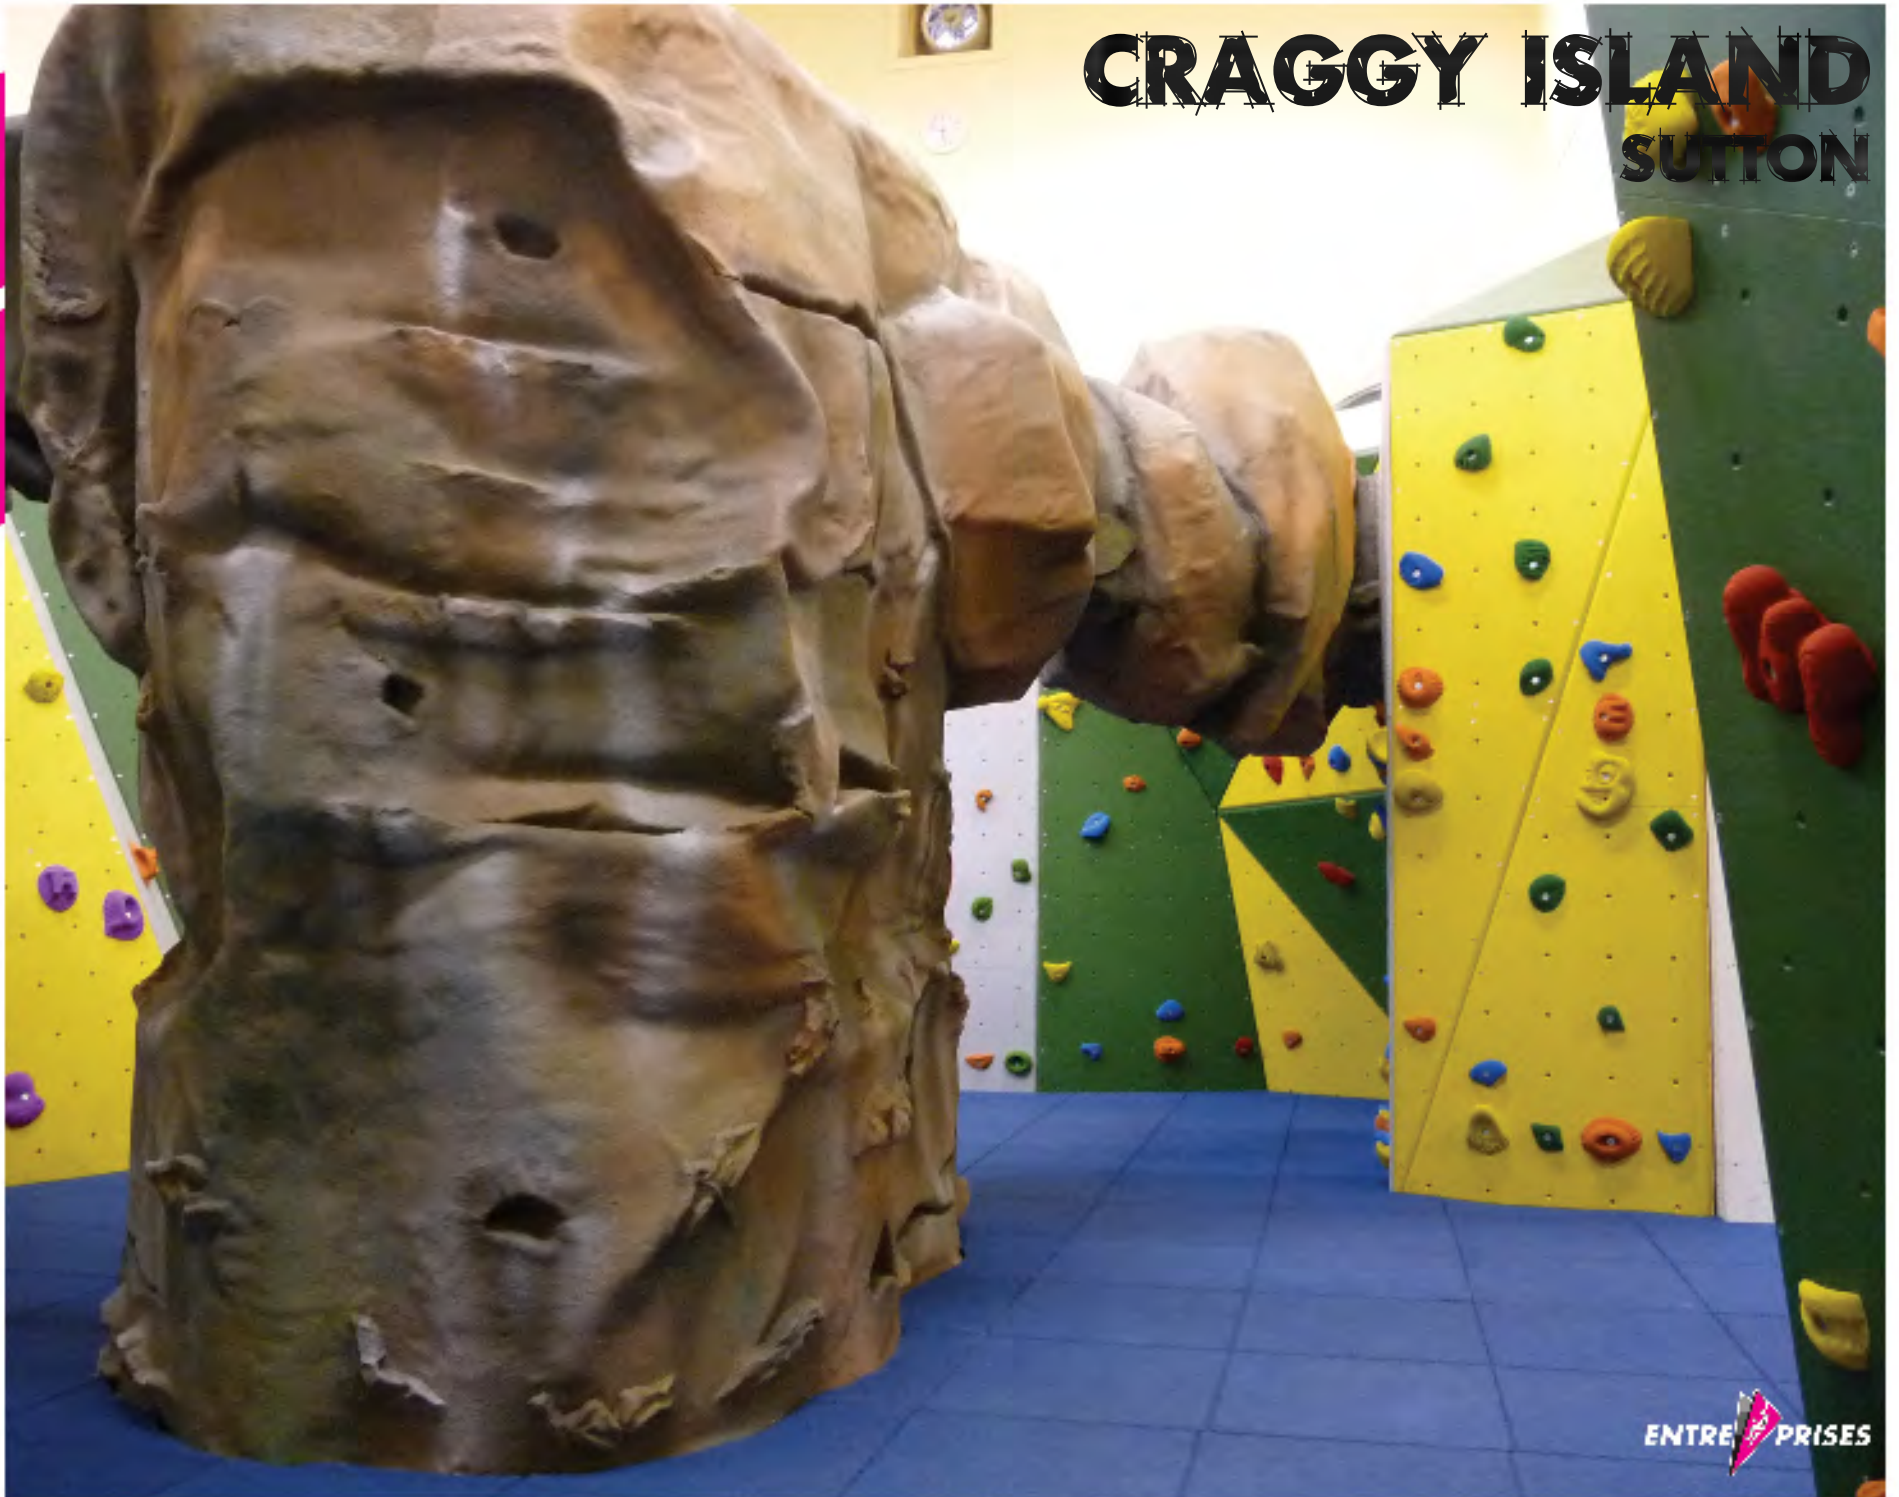

Craggy Island Sutton

London